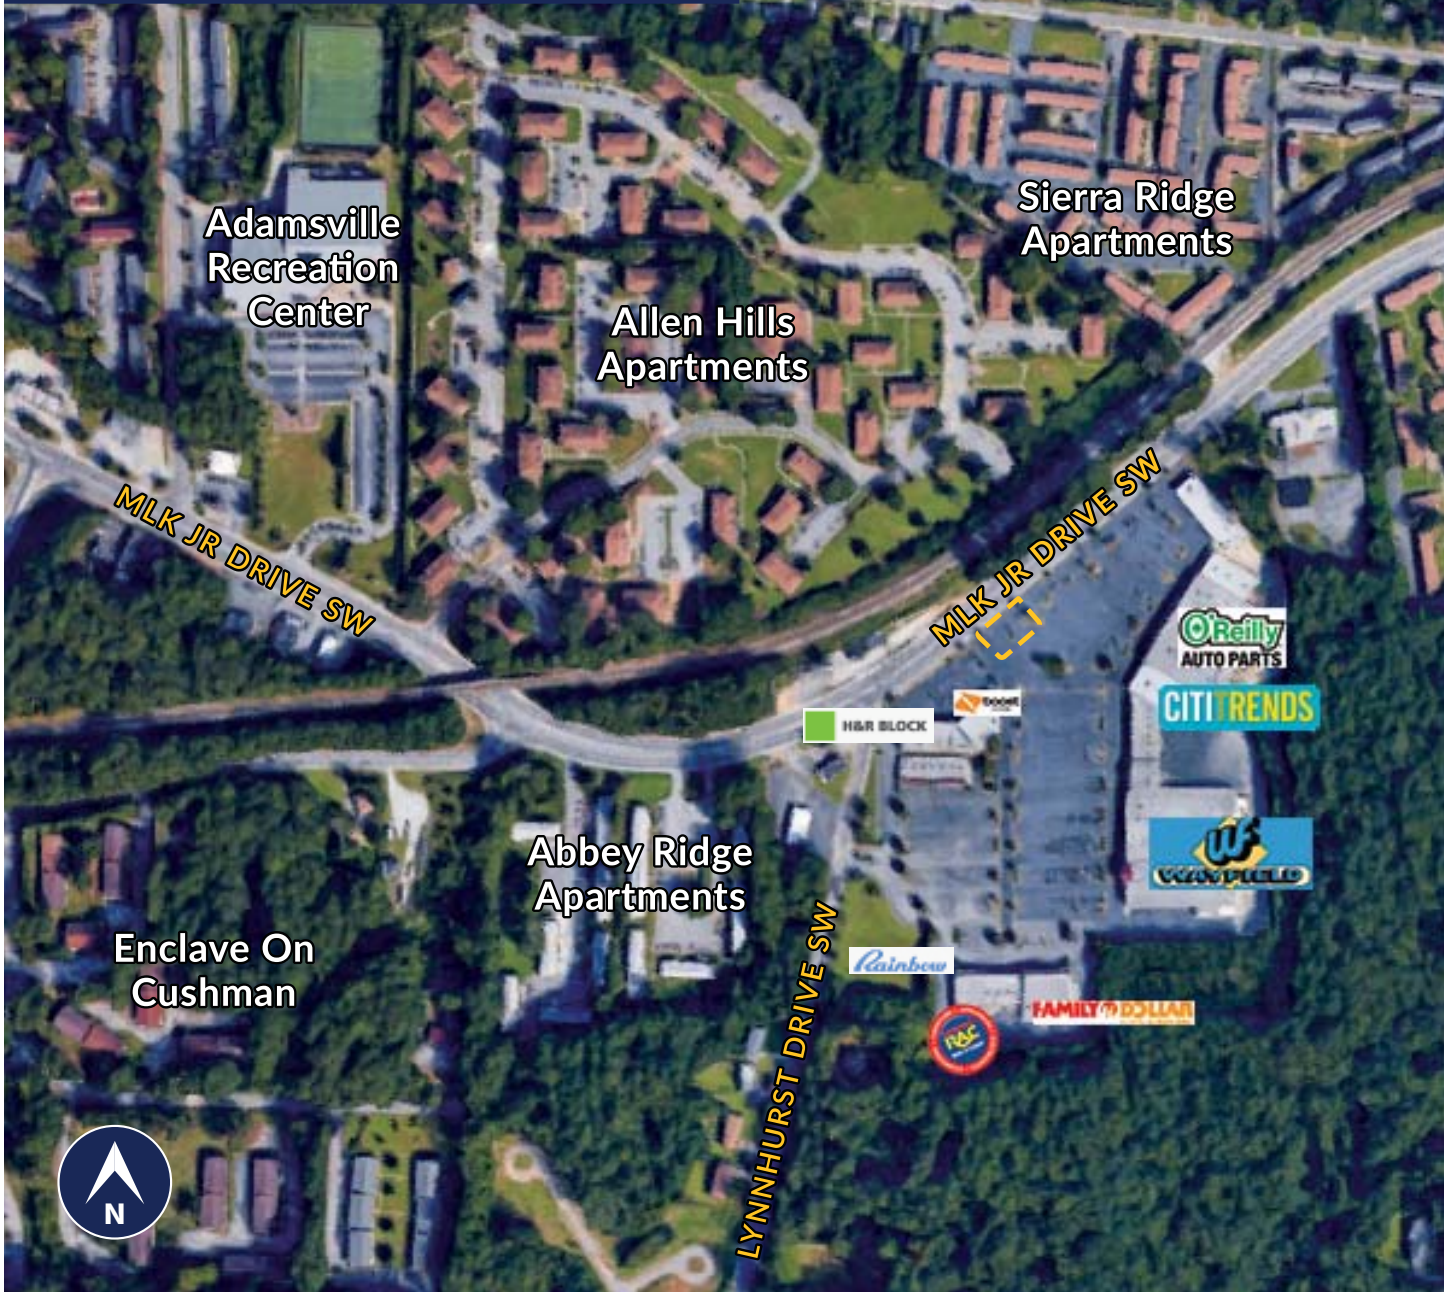

# West Ridge

Atlanta, GA

3050 Martin Luther King Jr. Drive  
Atlanta, GA 30311

# West Ridge

## Retail Map